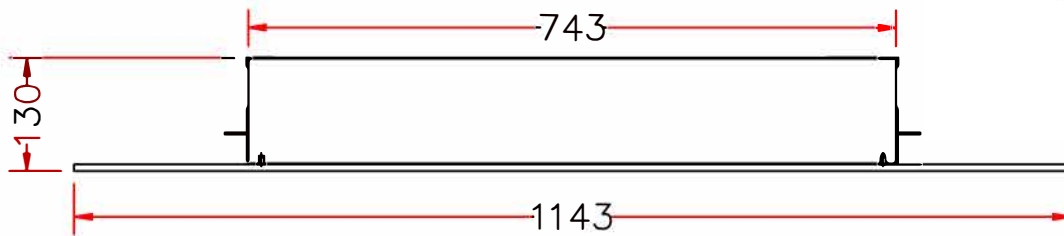

Volts	AC 240/50Hz
Amps	12.75 Amps
Watts	1530 W
Low Heat	750 W
High Heat	1500W
No Heater	100 W
Lamps	LED
Rotor motor	AC 120V/60Hz 4W
Box Size	1194 x 171.5 x 813mm
Box Weight	29.5KG

✕ =POWER CABLE

Part Number	AL1150CLX2-G	Modern Flames			
Series	AL CLX				
Model	AL1150				
Version	1.1	Date	Feb. 4th, 2016	Drawn by	Cindy W