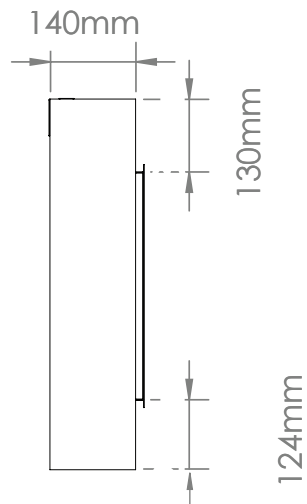

Volts	AC 240V/50Hz
Amps	9 Amps
Watts	2030 Watts
Low Heat	1000 Watts
High Heat	2000 Watts
No Heat	>30 Watts
Lamps	LED 12V
Rotor Motor	AC 240V/50Hz 3.7W
Box Size	1210mm x 270mm x 670mm
Box Weight	36 kg

Part Number	LPS-4414/INT
Series	Landscape Pro Slim