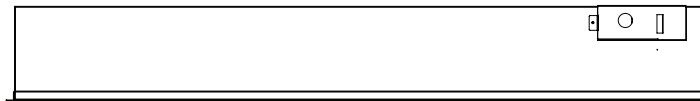

Volts	AC 240V/50Hz
Amps	9 Amps
Watts	2030 Watts
Low Heat	1000 Watts
High Heat	2000 Watts
No Heat	>30 Watts
Lamps	LED 12V
Rotor Motor	AC 240V/50Hz 3.7W
Box Size	1210mm x 270mm x 670mm
Box Weight	36 kg

Part Number	LPS-4414/INT
Series	Landscape Pro Slim