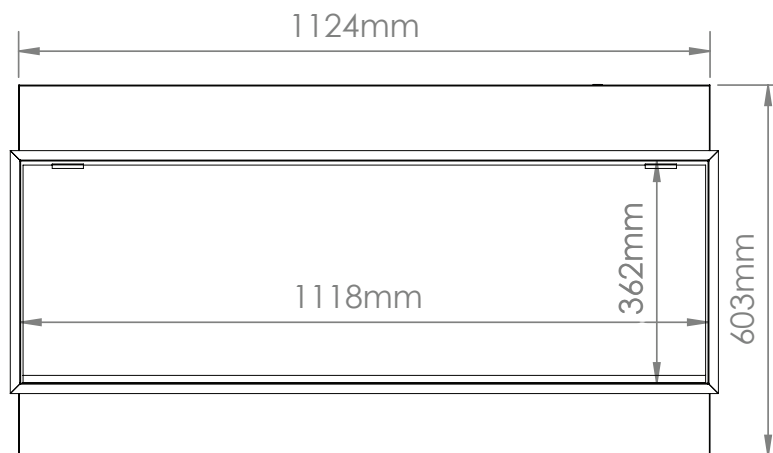

Volts	AC 240V/50Hz
Amps	9 Amps
Watts	2030 Watts
Low Heat	1000 Watts
High Heat	2000 Watts
No Heat	>30 Watts
Lamps	LED 12V
Rotor Motor	AC 240V/50Hz 3.7W
Box Size	1210mm x 270mm x 670mm
Box Weight	36 kg

Part Number	LPS-4414/INT
Series	Landscape Pro Slim