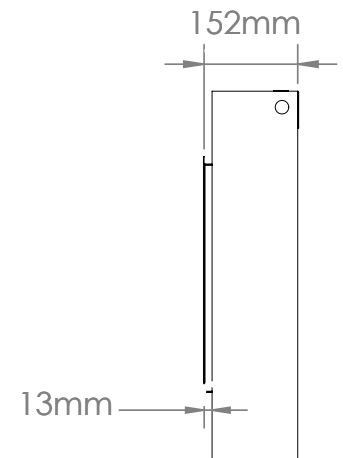

Volts	AC 240V/50Hz
Amps	9 Amps
Watts	2030 Watts
Low Heat	1000 Watts
High Heat	2000 Watts
No Heat	>30 Watts
Lamps	LED 12V
Rotor Motor	AC 240V/50Hz 3.7W
Box Size	1210mm x 270mm x 670mm
Box Weight	36 kg

Part Number	LPS-4414/INT
Series	Landscape Pro Slim