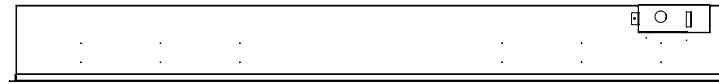

Volts	AC 240V/50Hz
Amps	9 Amps
Watts	2030 Watts
Low Heat	1000 Watts
High Heat	2000 Watts
No Heat	>30 Watts
Lamps	LED 12V
Rotor Motor	AC 240V/50Hz 3.7W
Box Size	1510mm x 270mm x 670mm
Box Weight	44 kg

Part Number	LPS-5614/INT
Series	Landscape Pro Slim