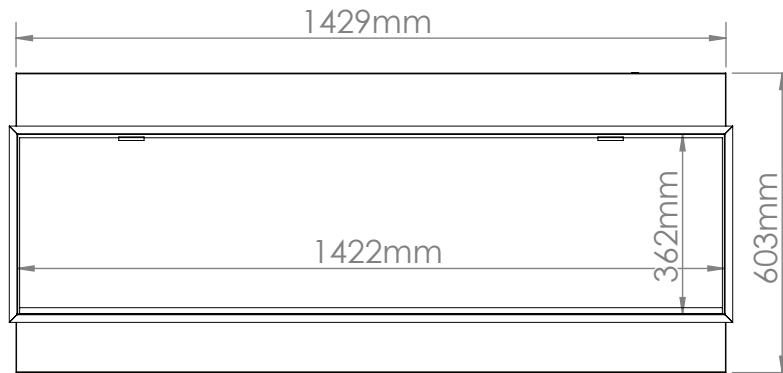

Volts	AC 240V/50Hz
Amps	9 Amps
Watts	2030 Watts
Low Heat	1000 Watts
High Heat	2000 Watts
No Heat	>30 Watts
Lamps	LED 12V
Rotor Motor	AC 240V/50Hz 3.7W
Box Size	1510mm x 270mm x 670mm
Box Weight	44 kg

Part Number	LPS-5614/INT
Series	Landscape Pro Slim