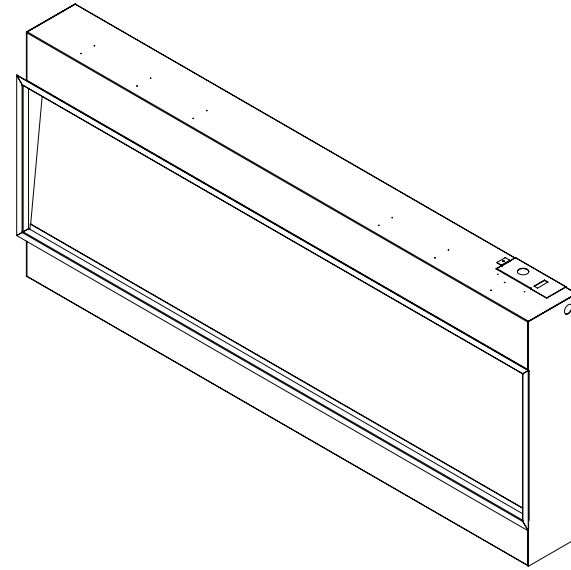

Volts	AC 240V/50Hz
Amps	9 Amps
Watts	2030 Watts
Low Heat	1000 Watts
High Heat	2000 Watts
No Heat	>30 Watts
Lamps	LED 12V
Rotor Motor	AC 240V/50Hz 3.7W
Box Size	1510mm x 270mm x 670mm
Box Weight	44 kg

Part Number	LPS-5614/INT
Series	Landscape Pro Slim