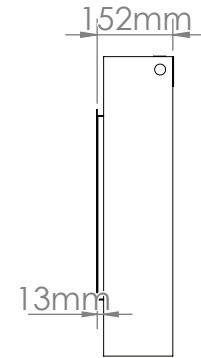

Volts	AC 240V/50Hz
Amps	9 Amps
Watts	2030 Watts
Low Heat	1000 Watts
High Heat	2000 Watts
No Heat	>30 Watts
Lamps	LED 12V
Rotor Motor	AC 240V/50Hz 3.7W
Box Size	1510mm x 270mm x 670mm
Box Weight	44 kg

Part Number	LPS-5614/INT
Series	Landscape Pro Slim