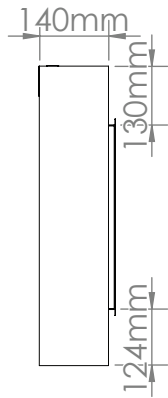

Volts	AC 240V/50Hz
Amps	9 Amps
Watts	2030 Watts
Low Heat	1000 Watts
High Heat	2000 Watts
No Heat	>30 Watts
Lamps	LED 12V
Rotor Motor	AC 240V/50Hz 3.7W
Box Size	1510mm x 270mm x 670mm
Box Weight	44 kg

Part Number	LPS-5614/INT
Series	Landscape Pro Slim