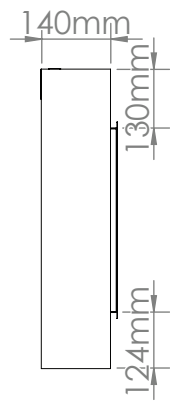

Volts	AC 240V/50Hz
Amps	9 Amps
Watts	2030 Watts
Low Heat	1000 Watts
High Heat	2000 Watts
No Heat	>30 Watts
Lamps	LED 12V
Rotor Motor	AC 240V/50Hz 3.7W
Box Size	1810mm x 270mm x 670mm
Box Weight	XXX kg

Part Number	LPS-6814/INT
Series	Landscape Pro Slim