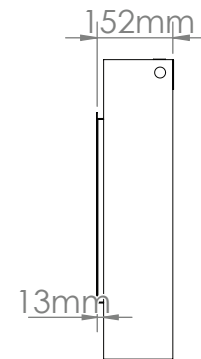

Volts	AC 240V/50Hz
Amps	9 Amps
Watts	2030 Watts
Low Heat	1000 Watts
High Heat	2000 Watts
No Heat	>30 Watts
Lamps	LED 12V
Rotor Motor	AC 240V/50Hz 3.7W
Box Size	1810mm x 270mm x 670mm
Box Weight	XXX kg

Part Number	LPS-6814/INT
Series	Landscape Pro Slim