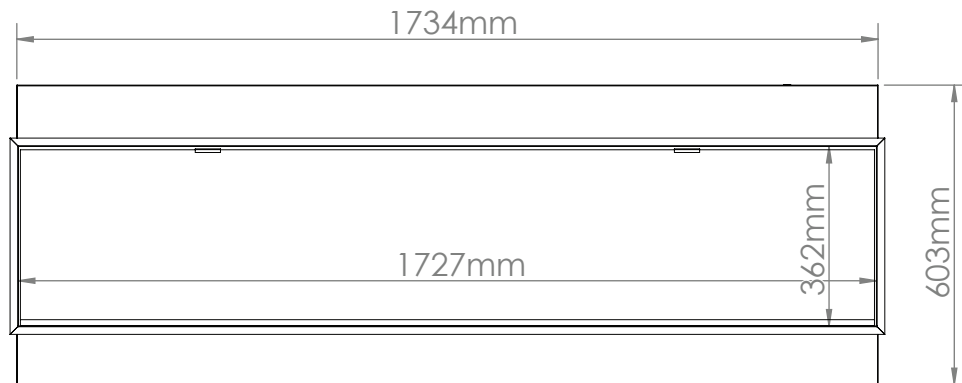

Volts	AC 240V/50Hz
Amps	9 Amps
Watts	2030 Watts
Low Heat	1000 Watts
High Heat	2000 Watts
No Heat	>30 Watts
Lamps	LED 12V
Rotor Motor	AC 240V/50Hz 3.7W
Box Size	1810mm x 270mm x 670mm
Box Weight	XXX kg

Part Number	LPS-6814/INT
Series	Landscape Pro Slim